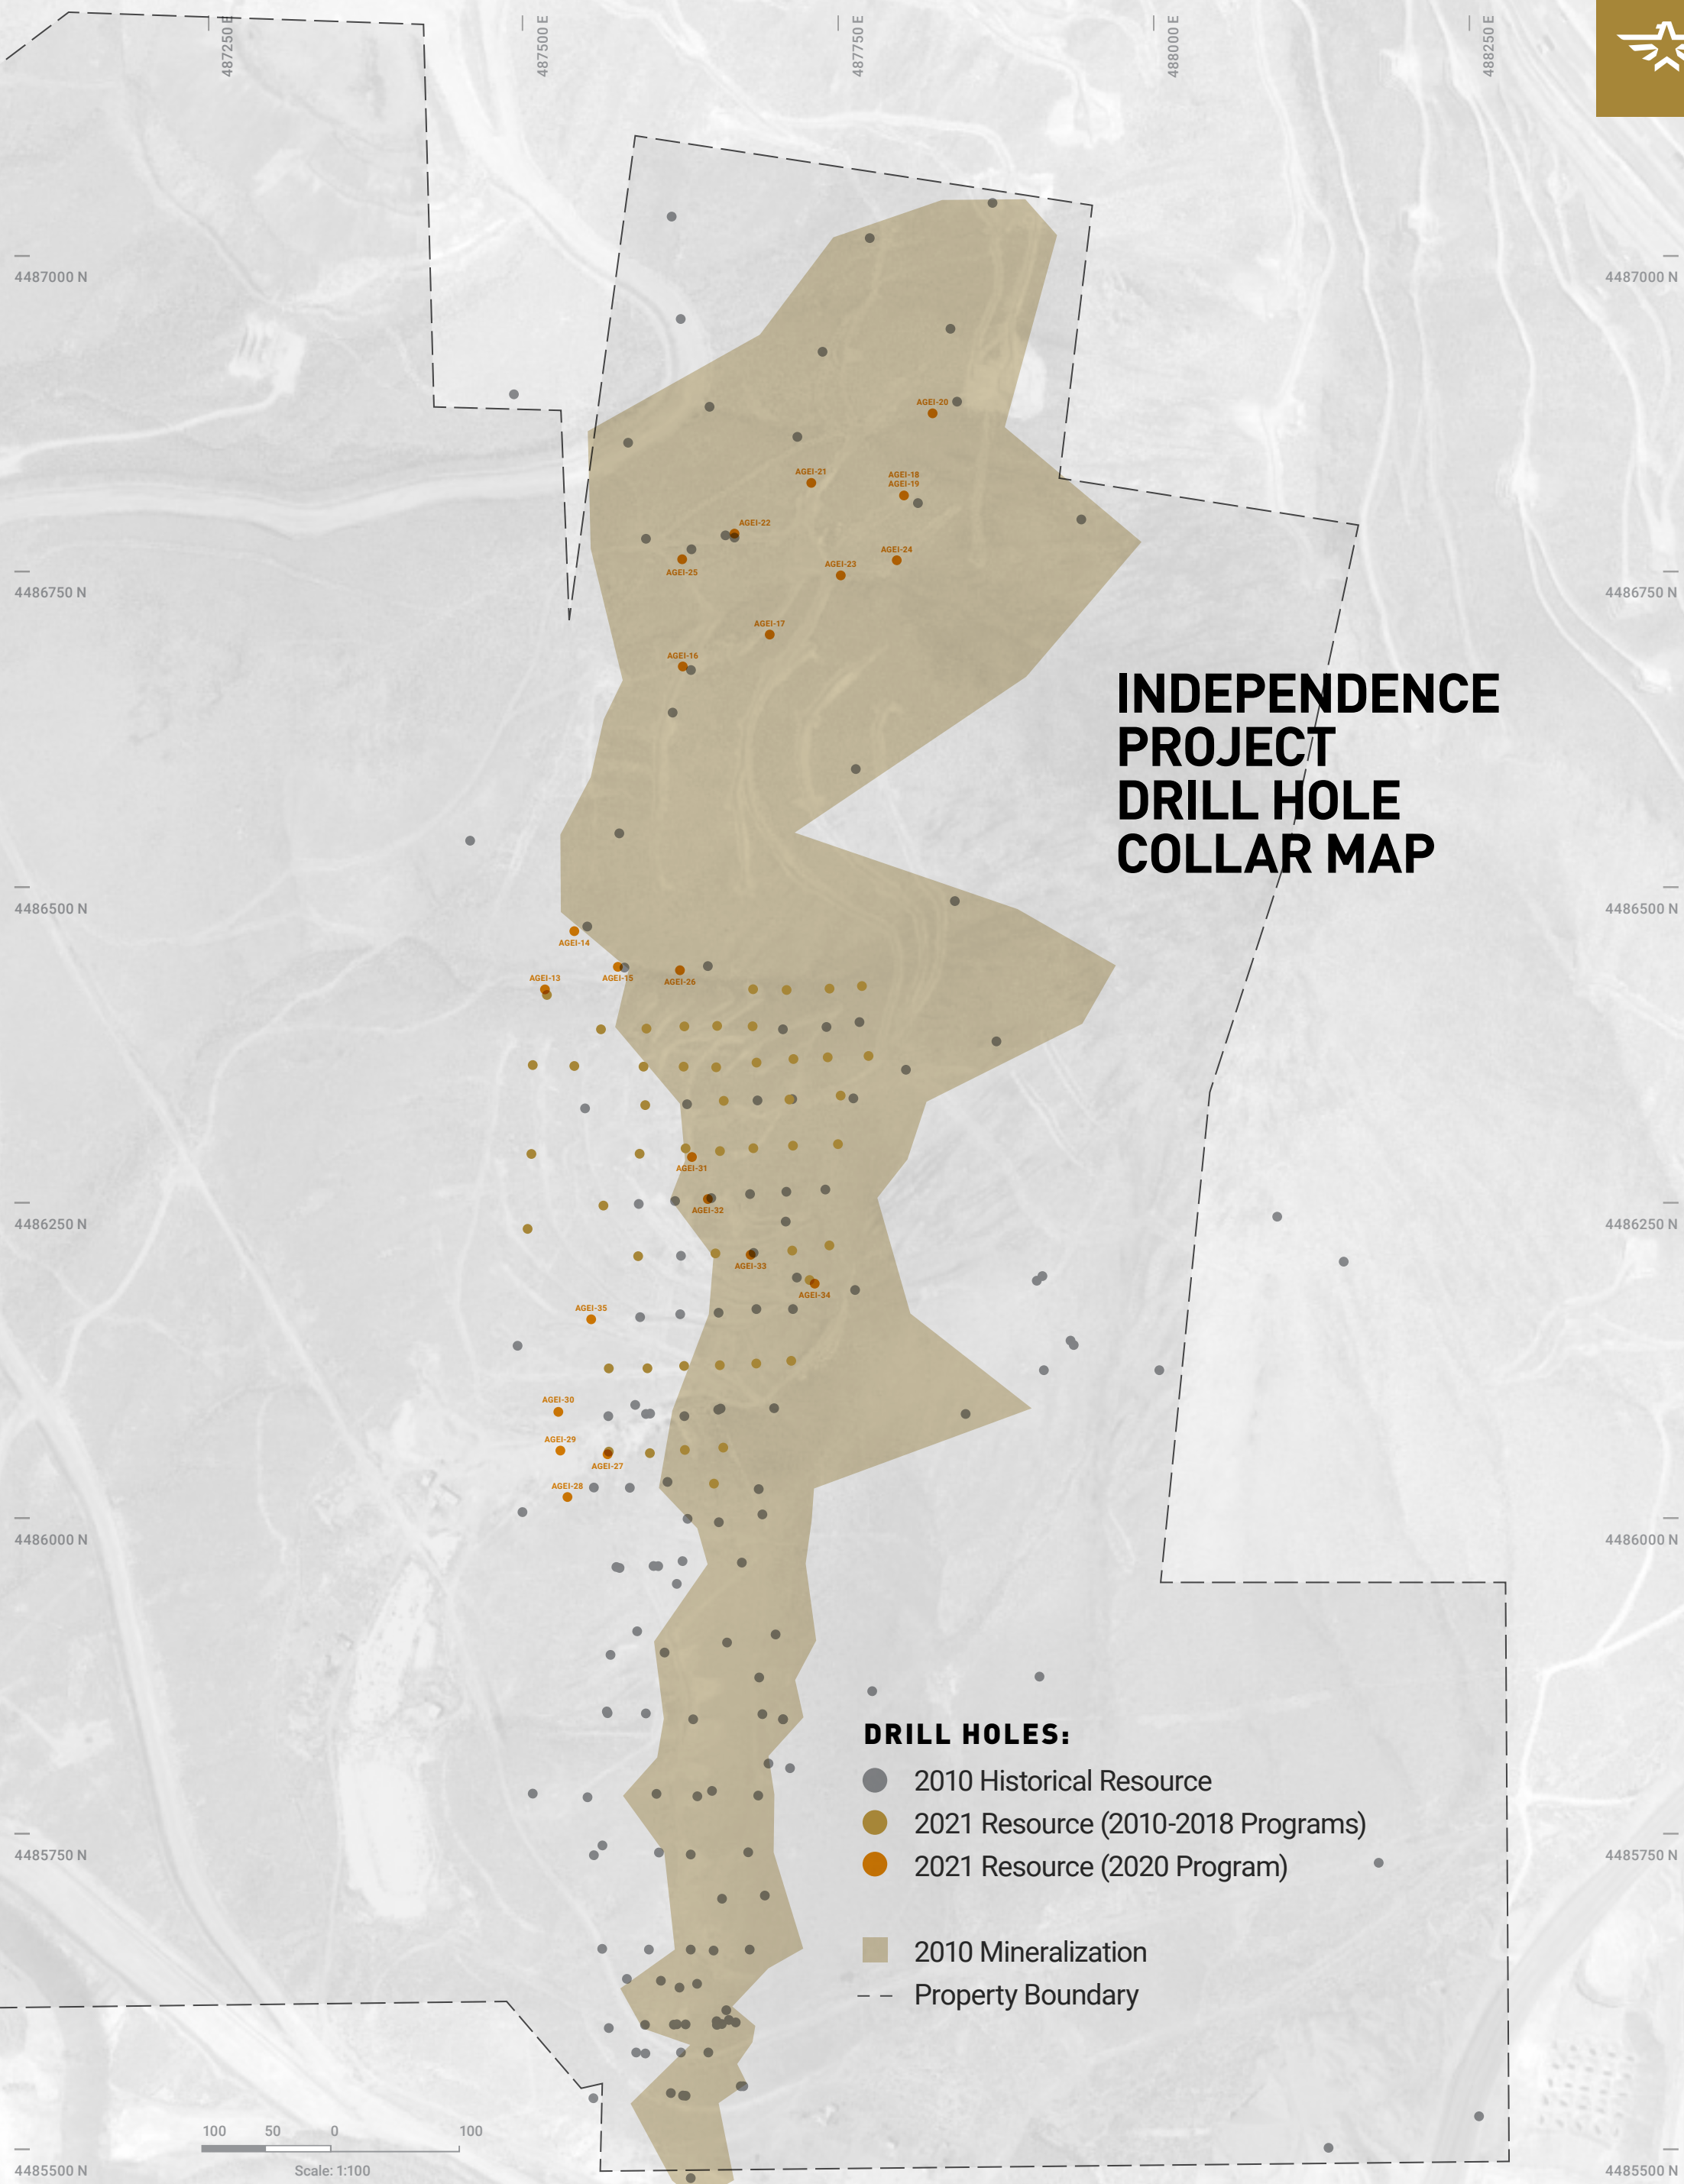

# INDEPENDENCE PROJECT DRILL HOLE COLLAR MAP

**DRILL HOLES:**

- 2010 Historical Resource
- 2021 Resource (2010-2018 Programs)
- 2021 Resource (2020 Program)
- 2010 Mineralization
- Property Boundary